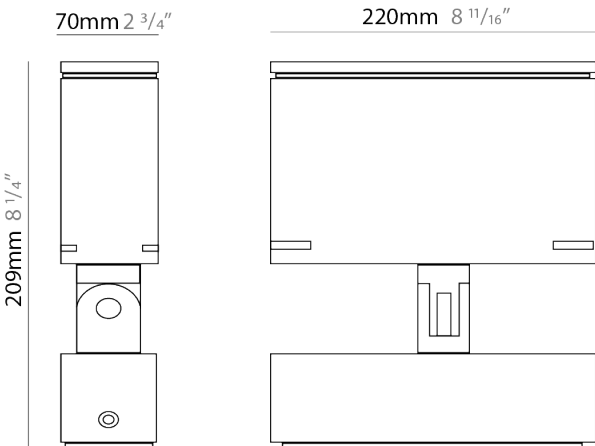

GENERAL

Series: Target
Brand: Platek
Division: Exterior
Mounting Type: Surface
Mounting Location: Above Ground
Subcategory: Flood

PHYSICAL

Shape: Rectangle
Length (mm): 220
Length (in): 8 11/16
Width (mm): 70
Width (in): 2 3/4
Height (mm): 213
Height (in): 8 3/8
Light Distribution: Adjustable / Direct
Screws: A4 stainless steel
Diffuser: Clear tempered glass
Fixture Finish: BLK / WHI / GRY / COR / ANT / BRZ
Fixture Material: Aluminum Die Cast

ELECTRICAL

Lamp Type: LED
Input Wattage (W): 34
Total Output Wattage (W): 32
Dimming: Non-Dimmable
Driver Included: Yes
Driver Location: Integrated
Driver Type: Constant Current - Universal
Driver Class: Class 2
Input Voltage (V): 120 - 277
Constant Current (mA): 700
Upon Request: (Not included - see components [IP65 or higher enclosure to be supplied by others]) Remote: 0-10Vdc dimming / DMX

LED

Number of LEDs: 16
Color Temperature (°K): 3000 / 4000
Max. Delivered Lumen (lm): 3075 / 3200
Nominal Lumen (lm): 4000 / 4160
CRI: >80 CRI
Lamp Life (hrs): 60000

OPTICAL

Optic°: 9 / 24 / 48 / ELL
Adjustability: Rotational 330°; Tilt 90°

RATINGS AND CERTIFICATIONS

Certified By: Certified for North American Standards
IP rating: IP66
IK Rating: IK08
Bug Rating: B3 U0 G0