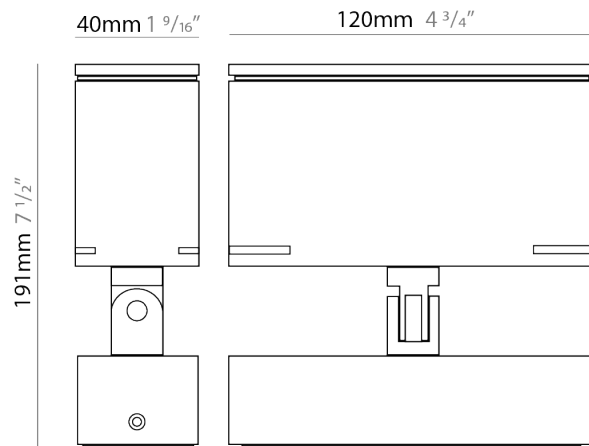

1. To build a product code in our configurator select the specify button on the base model # product page
2. To build a manual product code on this datasheet choose from the options listed below in blue font and add the suffix to the base model #

GENERAL

Series: Target
Brand: Platek
Division: Exterior
Mounting Type: Surface
Mounting Location: Above Ground
Subcategory: Flood

PHYSICAL

Shape: Rectangle
Length (mm): 120
Length (in): 4 ³/₄
Width (mm): 40
Width (in): 1 ⁹/₁₆
Height (mm): 191
Height (in): 7 ¹/₂
Light Distribution: Adjustable / Direct
Screws: A4 stainless steel
Diffuser: Clear tempered glass
Fixture Finish: [BLK / WHI / GRY / COR / ANT / BRZ](#)
Fixture Material: Aluminum Die Cast

ELECTRICAL

Lamp Type: LED
Input Wattage (W): 10
Total Output Wattage (W): 8
Dimming: Non-Dimmable
Driver Included: Yes
Driver Location: Integrated
Driver Type: Constant Current - 120Vac
Driver Class: Class 2
Input Voltage (V): 120 - 277
Constant Current (mA): 700
Upon Request: Integral: Phase dimming 120Vac / Non-dimming 120/277Vac / Remote: 0-10Vdc dimming

LED

Number of LEDs: 4
Color Temperature (°K): [3000 / 4000](#)
Max. Delivered Lumen (lm): 725-790 / 755-820
Nominal Lumen (lm): 1000 / 1040
CRI: >80 CRI
Lamp Life (hrs): 60000

OPTICAL

Optic°: [9 / 24 / 48 / ELL](#)
Adjustability: Rotational 330°; Tilt 90°

RATINGS AND CERTIFICATIONS

Certified By: Certified for North American Standards
IP rating: IP66
IK Rating: IK08
Bug Rating: B1 U0 G0